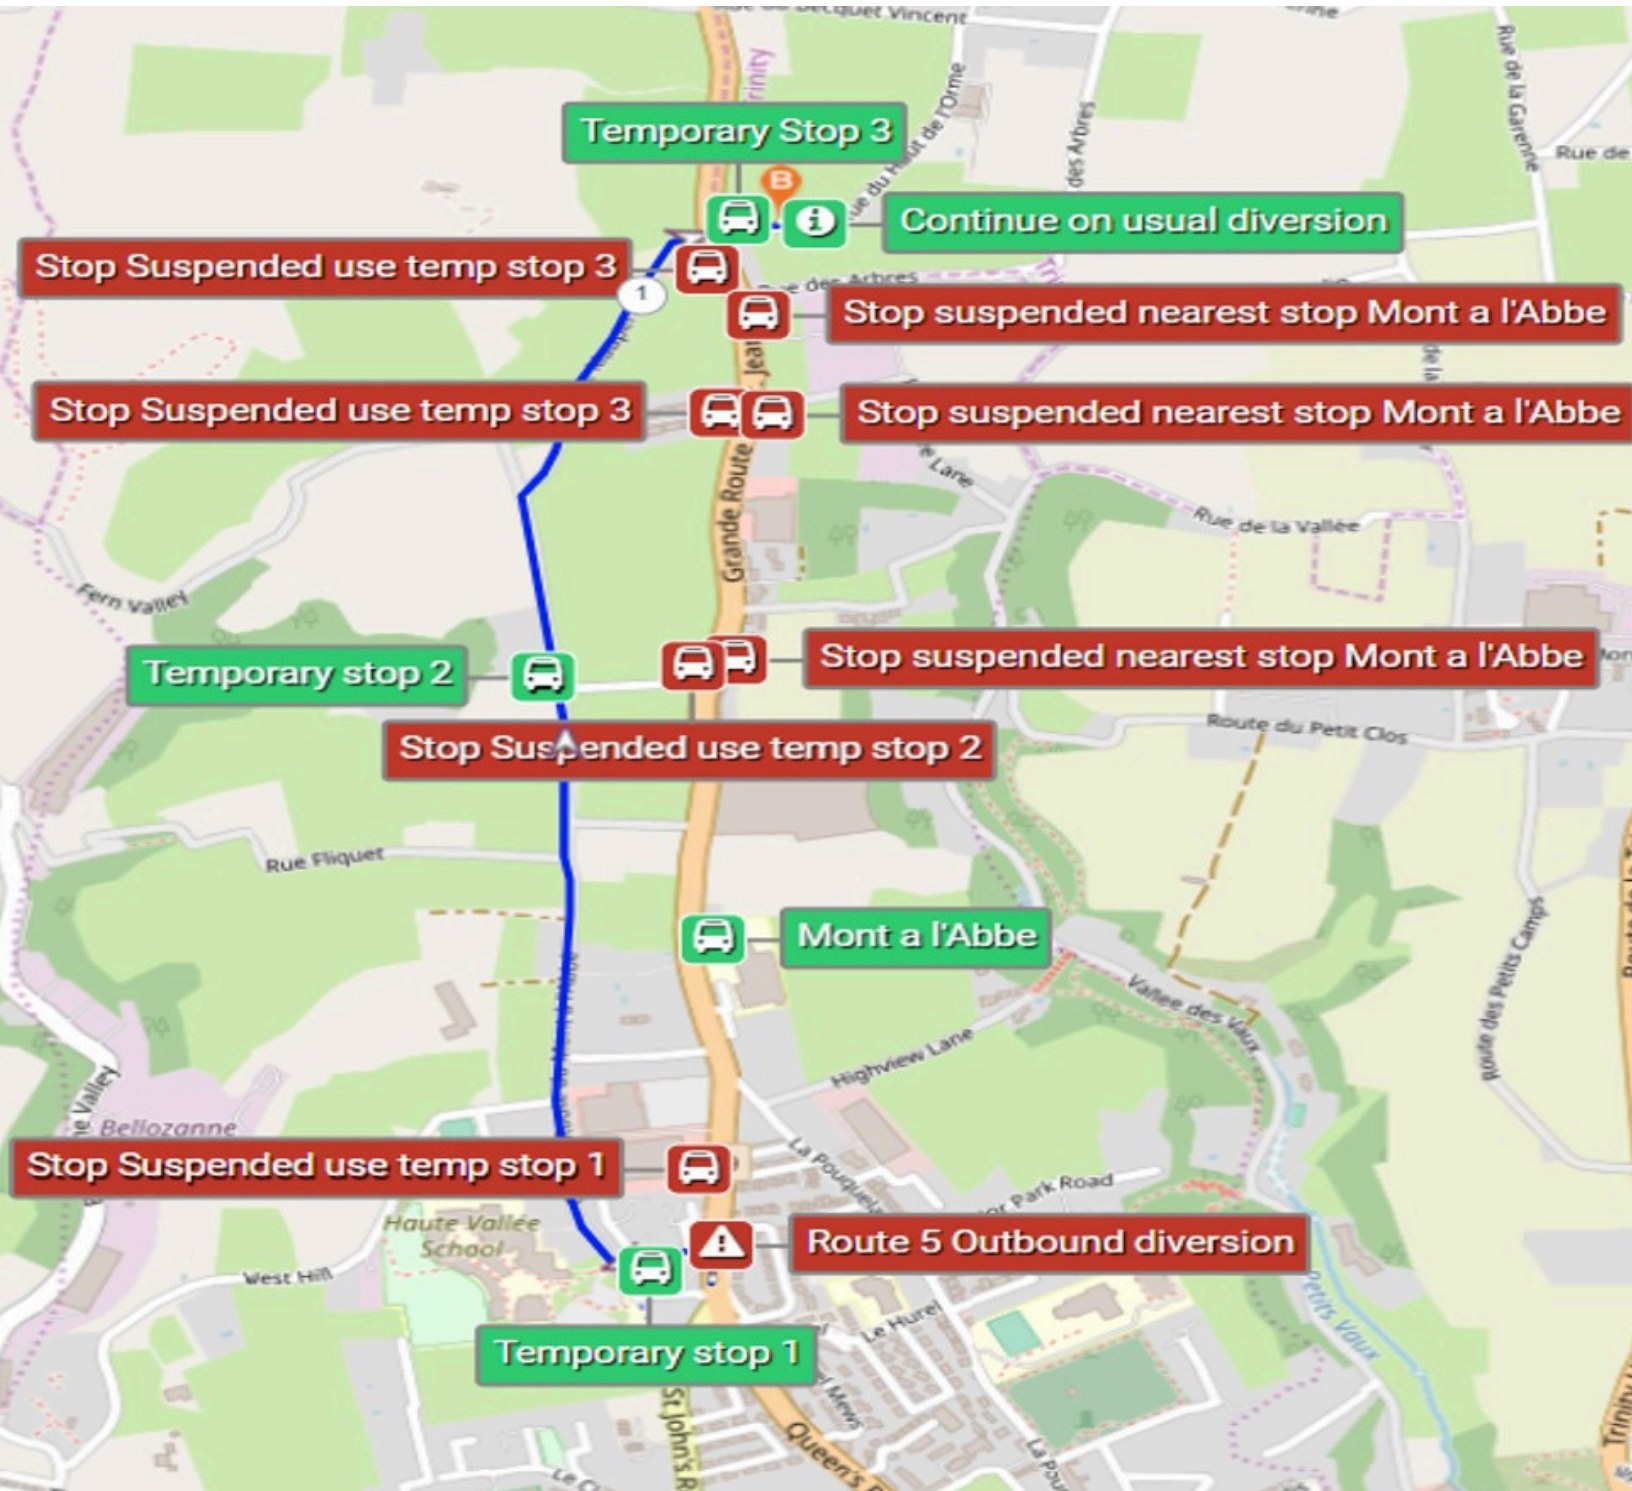

# La Grande Route de St Jean Closed

From Monday the 27<sup>th</sup> of April 2026 Until  
Further notice

# Additional Diversion

Previous diversion follows on from the below

# Grande Route de St. Jean

## Shuttle diversion

From the 27<sup>th</sup> of April until further notice